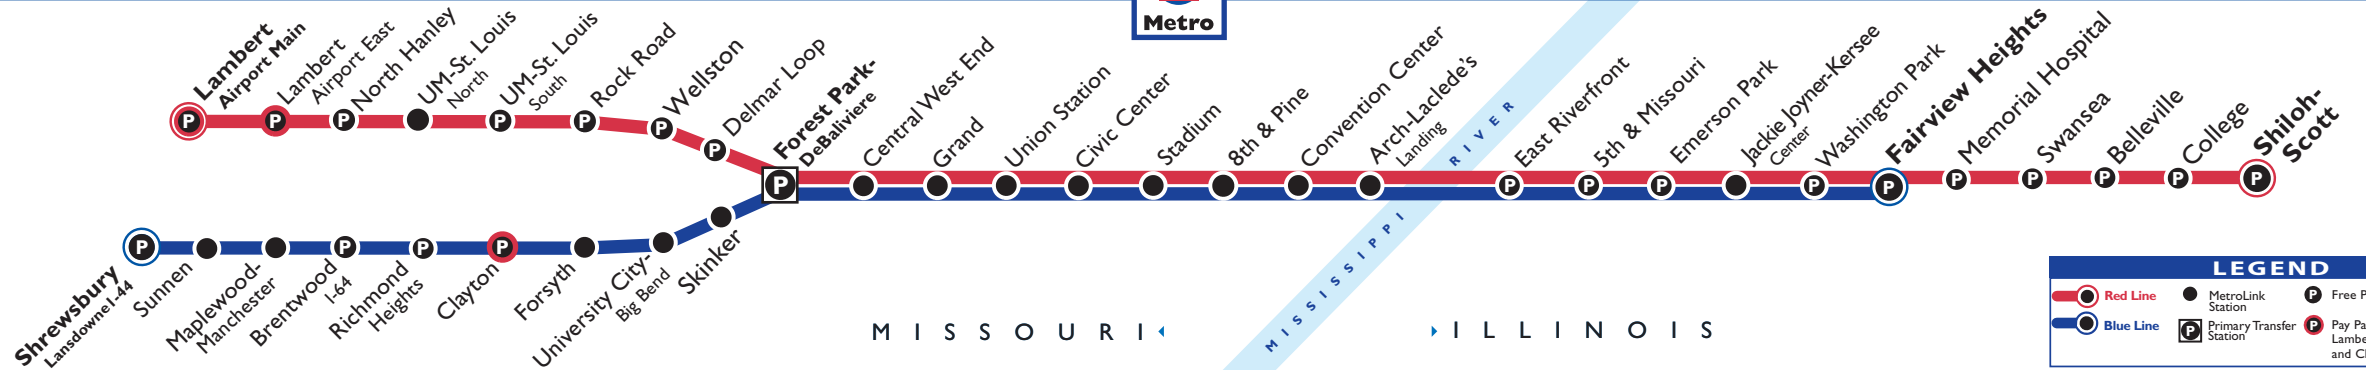

W E L C O M E A B O A R D

M I S S O U R I M I S S I S S I P P I I L L I N O I S

LEGEND		
	Red Line	MetroLink Station
	Blue Line	Primary Transfer Station
	Free Park-Ride	
	Pay Park-Ride includes Lambert Airport Main & East and Clayton Stations	